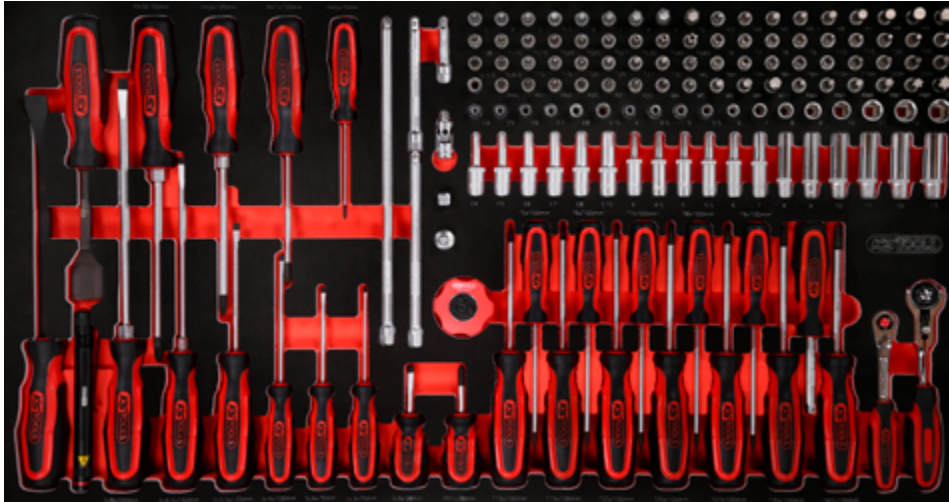

L 1/4" Socket spanner and screwdriver set

1PCS
146

755 x 398
P25

Pos.	Code	Description	pcs	Pos.	Code	Description	pcs	Pos.	Code	Description	pcs
1	911.8102	Pry bar, 15 x 185 mm	1	21	911.3897	3/8" Reducing adaptor, 3/8"F x 1/4"M	1	50	911.4407	1/4" Bit socket Torx, T6	1
2	159.1024	ERGOTORQUEplus screwdriver, Torx, PH3, 265 mm	1	22	914.1410	Mini hand reversible ratchet, 1/4", 72 teethh	1	51	911.4362	1/4" Bit socket Torx, T7	1
3	159.1022	ERGOTORQUEplus screwdriver, Torx, PH2, 230 mm	1	23	917.2443	Hex bit socket,ball ended,1/4", 3 mm	1	52	911.1448	1/4" Bit socket Torx, T8	1
4	159.1029	ERGOTORQUEplus screwdriver, Torx, PH1, 205 mm	1	24	917.2444	Hex bit socket,ball ended,1/4", 4 mm	1	53	911.1478	1/4" Bit socket Torx, T9	1
5	159.1027	ERGOTORQUEplus screwdriver, Torx, PH0, 155 mm	1	25	917.2445	Hex bit socket,ball ended,1/4", 5 mm	1	54	911.1442	1/4" Bit socket Torx, T10	1
6	911.8103	Pry bar, 18 x 320 mm	1	26	917.24455	Hex bit socket,ball ended,1/4", 5,5 mm	1	55	911.1443	1/4" Bit socket Torx, T15	1
7	159.1011	ERGOTORQUEplus screwdriver for slotted screws, 8 mm, 315 mm long	1	27	917.2446	Hex bit socket,ball ended,1/4", 6 mm	1	56	911.1444	1/4" Bit socket Torx, T20	1
8	159.1009	ERGOTORQUEplus screwdriver for slotted screws, 6,5 mm, 255 mm long	1	28	917.2447	Hex bit socket,ball ended,1/4", 7 mm	1	57	911.1445	1/4" Bit socket Torx, T25	1
9	159.1006	ERGOTORQUEplus screwdriver for slotted screws, 5,5 mm, 230 mm long	1	29	917.2448	Hex bit socket,ball ended,1/4", 8 mm	1	58	911.1449	1/4" Bit socket Torx, T27	1
10	159.1004	ERGOTORQUEplus screwdriver for slotted screws, 4 mm, 180 mm long	1	30	917.2449	Hex bit socket,ball ended,1/4", 9 mm	1	59	911.1419	1/4" Bit socket slot, 5,5 mm	1
11	159.1003	ERGOTORQUEplus screwdriver for slotted screws, 4 mm, 155 mm long	1	31	917.2450	Hex bit socket,ball ended,1/4", 10 mm	1	60	917.1421	1/4" Bit socket slot, 6,5 mm	1
12	159.1002	ERGOTORQUEplus screwdriver for slotted screws, 3 mm, 155 mm long	1	32	911.1436	1/4" Bit socket hexagon, 3 mm	1	61	911.3771	1/4" Bit socket Torx, ball ended, T10	1
13	159.1001	ERGOTORQUEplus screwdriver for slotted screws, short, 6 mm	1	33	911.1437	1/4" Bit socket hexagon, 4 mm	1	62	911.3772	1/4" Bit socket Torx, ball ended, T15	1
14	159.1141	ERGOTORQUEplus screwdriver, Torx, short, PH1	1	34	911.1438	1/4" Bit socket hexagon, 5 mm	1	63	911.3773	1/4" Bit socket Torx, ball ended, T20	1
15	911.1543	1/4" Wobble extension with hexagon drive, 250 mm	1	35	911.14385	1/4" Bit socket hexagon, 5,5 mm	1	64	911.3774	1/4" Bit socket Torx, ball ended, T25	1
16	911.1424	1/4" Extension with hexagon drive, 100 mm	1	36	911.1439	1/4" Bit socket hexagon, 6 mm	1	65	911.3775	1/4" Bit socket Torx, ball ended, T27	1
17	911.1451	1/4" Extension with hexagon drive, 150 mm	1	37	911.1440	1/4" Bit socket hexagon, 7 mm	1	66	911.3776	1/4" Bit socket Torx, ball ended, T30	1
18	911.1423	1/4" Extension with hexagon drive, 50 mm	1	38	911.1441	1/4" Bit socket hexagon, 8 mm	1	67	911.3777	1/4" Bit socket Torx, ball ended, T40	1
19	911.1450	1/4" Universal joint	1	39	917.1454	1/4" Bit socket hexagon, 9 mm	1	68	917.1456	1/4" Bit socket Torx tamperproof, TB6	1
20	911.1494	1/4" Adaptor, 1/4"F x 3/8"M	1	40	917.1452	1/4" Bit socket hexagon, 10 mm	1	69	917.1457	1/4" Bit socket Torx tamperproof, TB7	1
				41	917.1578	1/4" Torx Plus Bit-Socket 8IPR	1	70	911.1461	1/4" Bit socket Torx tamperproof, TB8	1
				42	911.1701	1/4" Bit socket five star tamperproof, TS10	1	71	911.1485	1/4" Bit socket Torx tamperproof, TB9	1
				43	911.1702	1/4" Bit socket five star tamperproof, TS15	1	72	911.1462	1/4" Bit socket Torx tamperproof, TB10	1
				44	911.1703	1/4" Bit socket five star tamperproof, TS20	1	73	911.1463	1/4" Bit socket Torx tamperproof, TB15	1
				45	911.1704	1/4" Bit socket five star tamperproof, TS25	1	74	911.1464	1/4" Bit socket Torx tamperproof, TB20	1
				46	911.1705	1/4" Bit socket five star tamperproof, TS27	1	75	911.1465	1/4" Bit socket Torx tamperproof, TB25	1
				47	911.1706	1/4" Bit socket five star tamperproof, TS30	1	76	911.1466	1/4" Bit socket Torx tamperproof, TB27	1
				48	911.1707	1/4" Bit socket five star tamperproof, TS40	1	78	911.1482	1/4" Bit socket, PH0	1
				49	911.1708	1/4" Bit socket five star tamperproof, TS45	1	79	911.1415	1/4" Bit socket, PH1	1
								80	911.1416	1/4" Bit socket, PH2	1