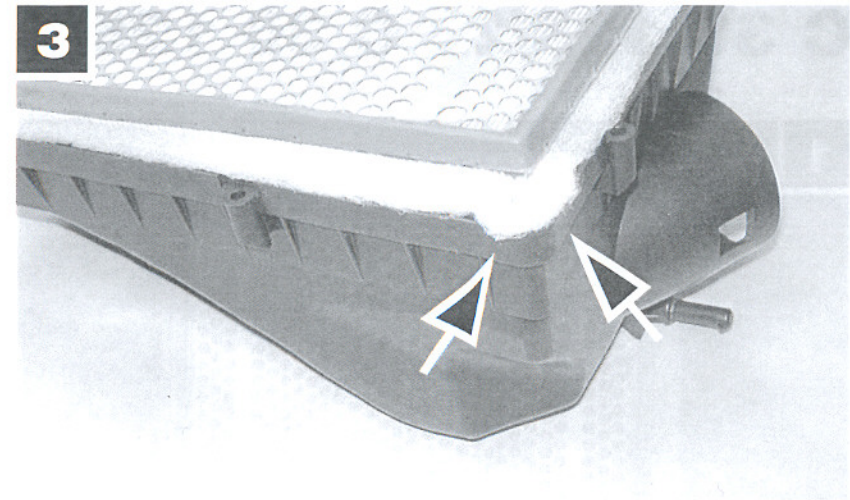

C 30 130/2 C 30 125/2 - C 30 125/3

**MANN
FILTER**

C 30 130/2
C 30 125/2 - C 30 125/3

**MANN+
HUMMEL**

MANN+HUMMEL GMBH

Automotive Aftermarket, 71631 Ludwigsburg, Germany

Customer Service Center, Germany: Tel. +49 (71 41) 98-25 50, Fax +49 (71 41) 98-25 58