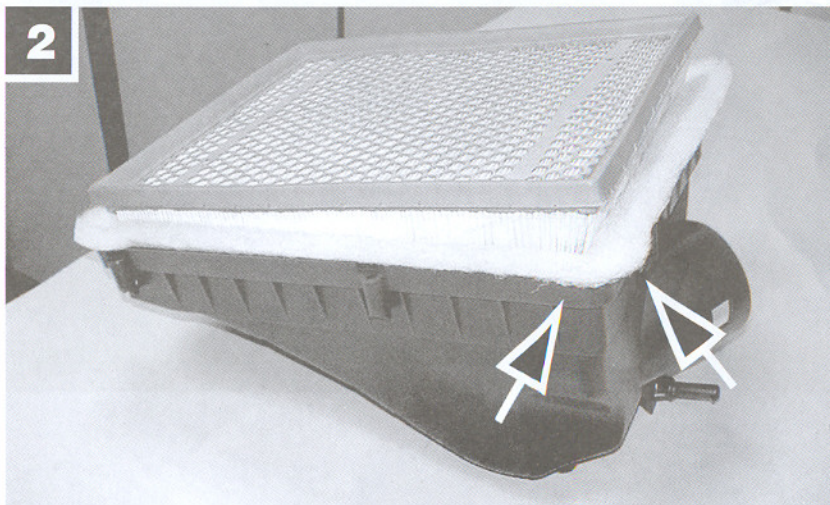

C 30 130/2 C 30 125/2 - C 30 125/3

**MANN
FILTER**

C 30 130/2
C 30 125/2 - C 30 125/3

**MANN+
HUMMEL**

MANN+HUMMEL GMBH

Automotive Aftermarket, 71631 Ludwigsburg, Germany

Customer Service Center, Germany: Tel. +49 (71 41) 98-25 50, Fax +49 (71 41) 98-25 58